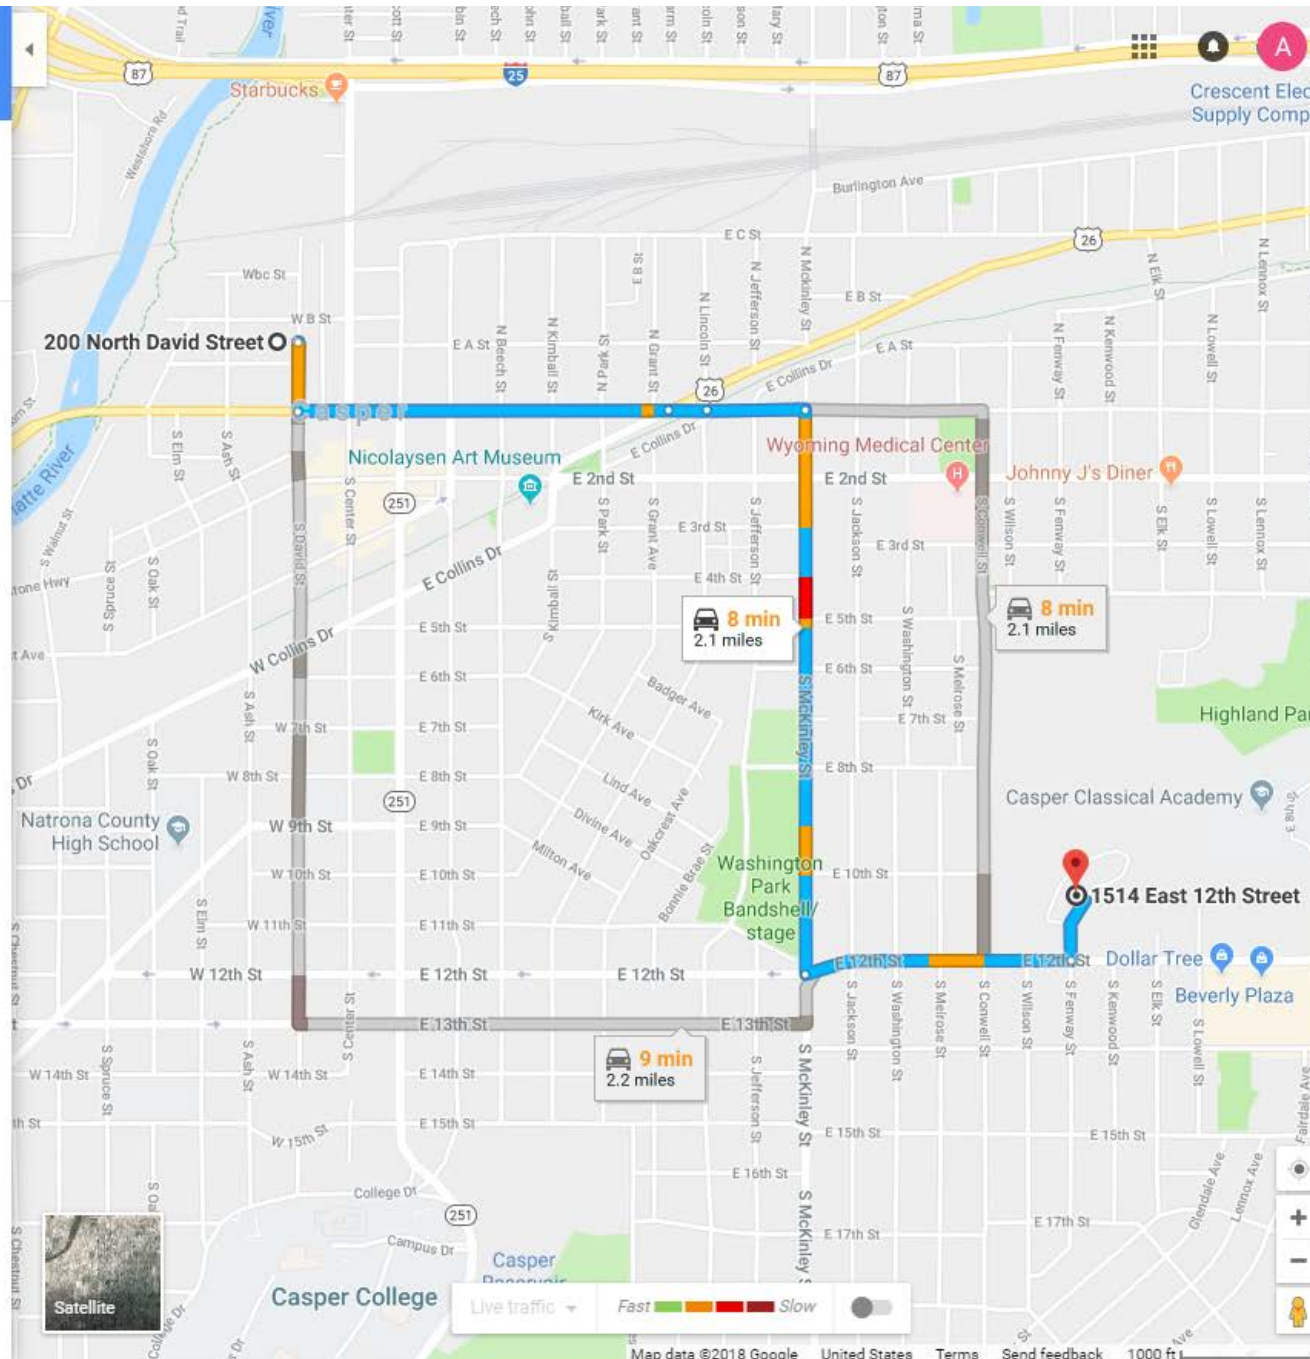

← from 200 N David St, Casper, WY 82601  
to 1514 E 12th St, Casper, WY 82601

**8 min** (2.1 miles)

via W 1st St and S McKinley St

Fastest route, despite the usual traffic

### 200 N David St

Casper, WY 82601

- ↑ Head south on N David St toward W A St  
0.1 mi
- ↶ Turn left onto W 1st St  
0.5 mi
- ↑ Continue straight onto E 1st St  
289 ft
- ↑ Continue straight to stay on E 1st St  
0.1 mi
- ↷ Turn right onto S McKinley St  
0.8 mi
- ↶ Turn left onto E 12th St  
0.4 mi
- ↶ Turn left onto S Fenway St  
479 ft  
📍 Destination will be on the left

### 1514 E 12th St

Casper, WY 82601

These directions are for planning purposes only. You may find that construction projects, traffic, weather, or other events may cause conditions to differ from the map results, and you should plan your route accordingly. You must obey all signs or notices regarding your route.

HIGHLAND CEMETERY

S CONWELL ST

S WILSON ST

S FENWAY ST

E 12TH ST

A

B

5