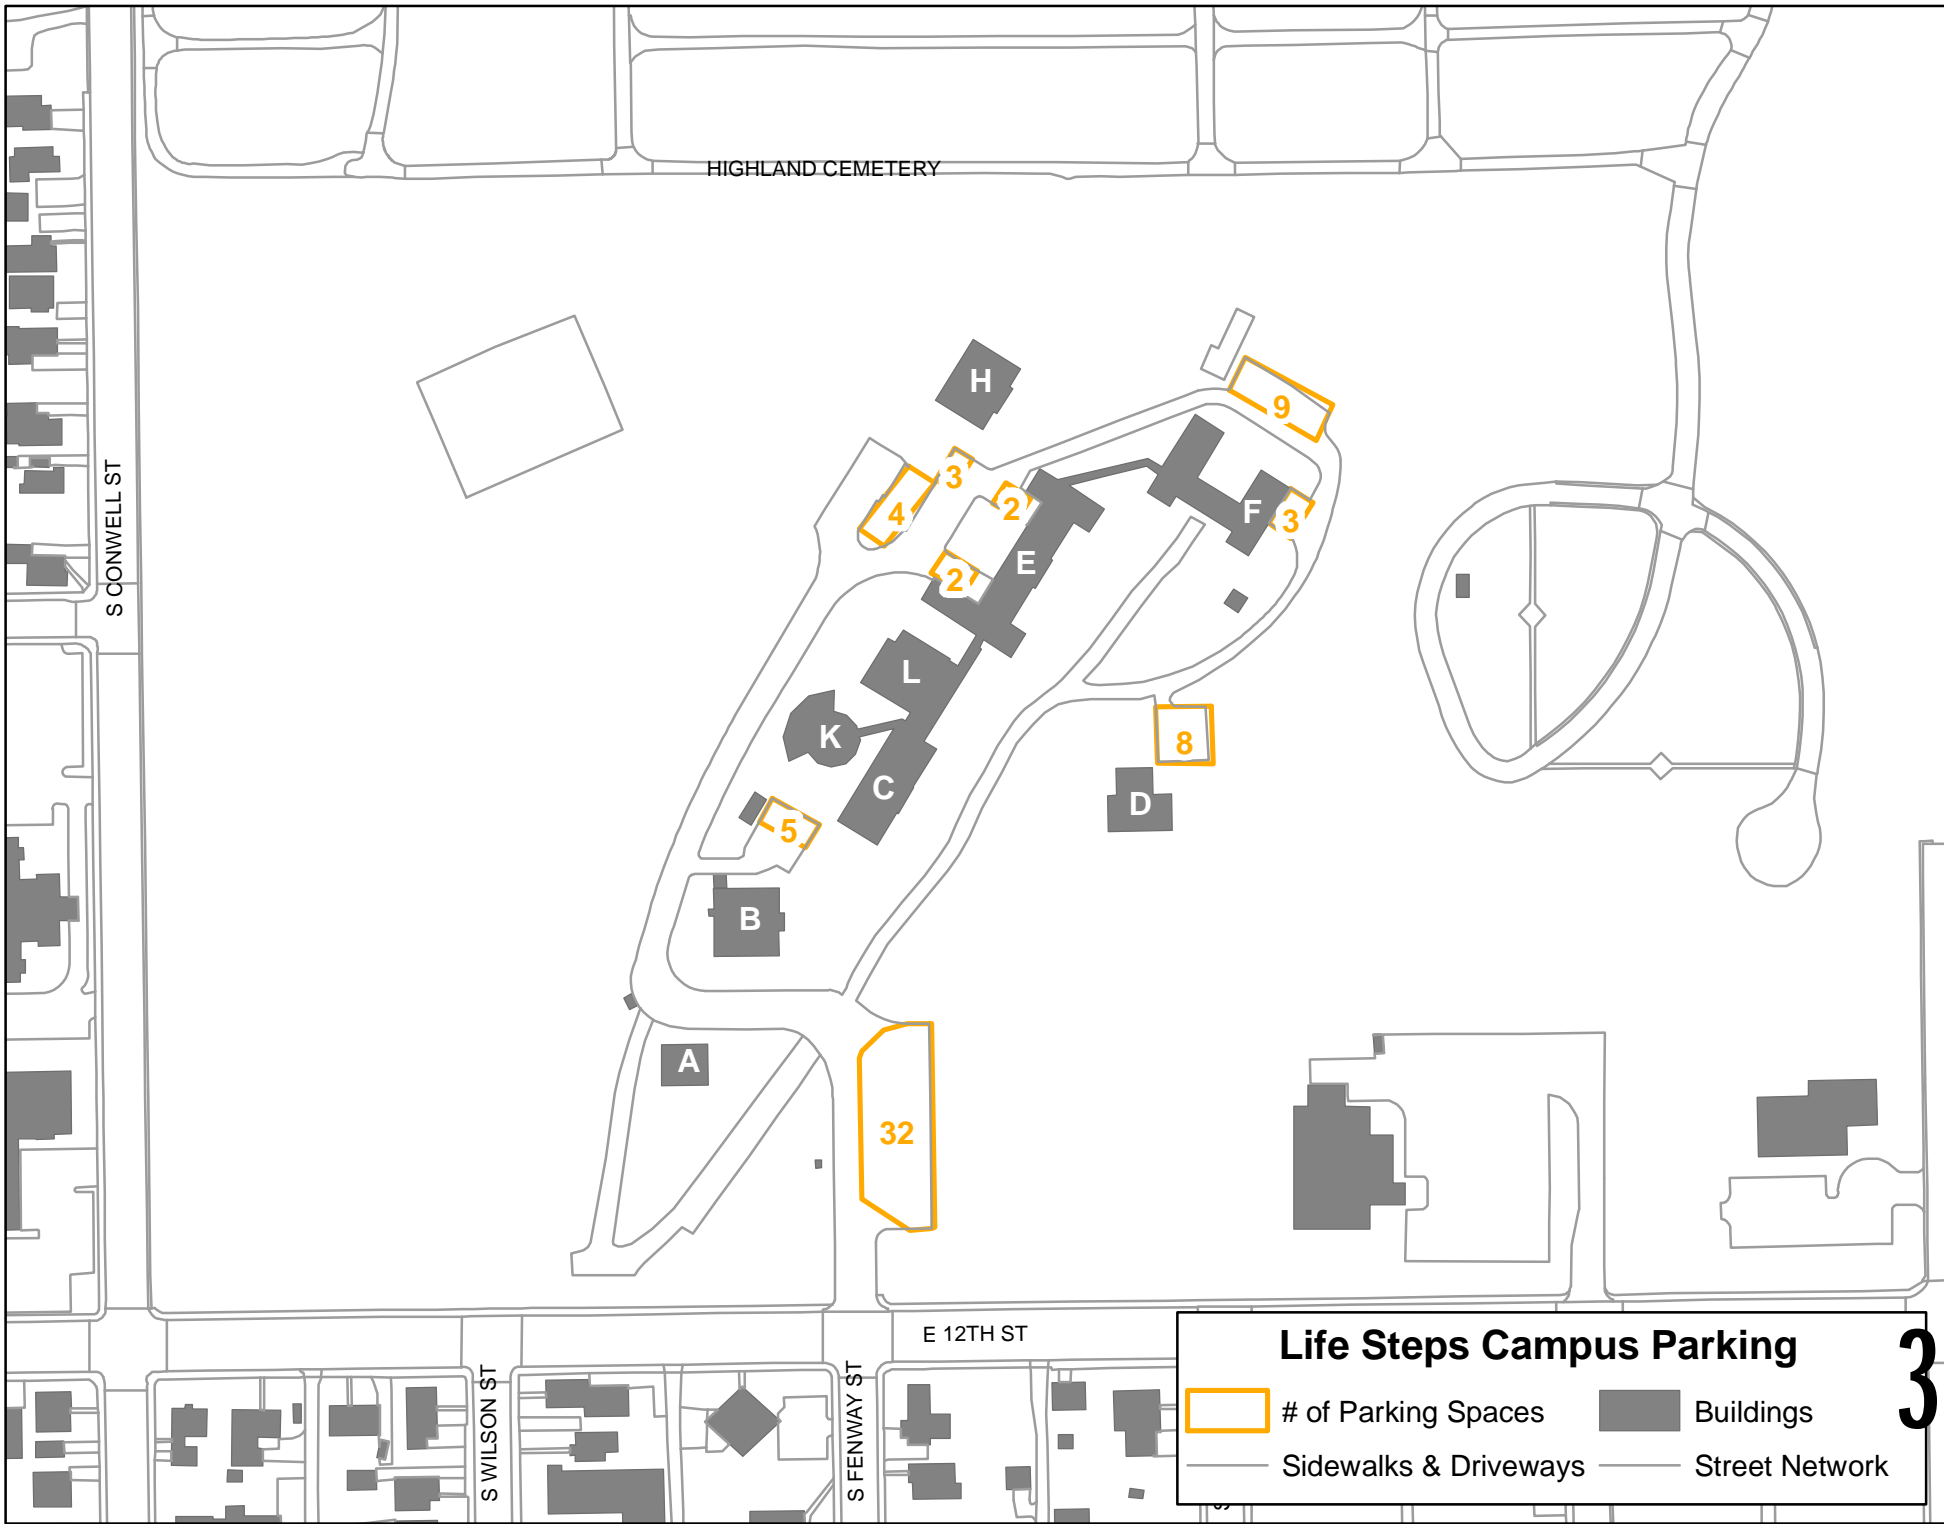

HIGHLAND CEMETERY

S CONWELL ST

S WILSON ST

S FENWAY ST

E 12TH ST

A

B

5

32

4

3

2

2

H

E

D

8

Life Steps Campus Parking

# of Parking Spaces

Buildings

Sidewalks & Driveways

Street Network

3